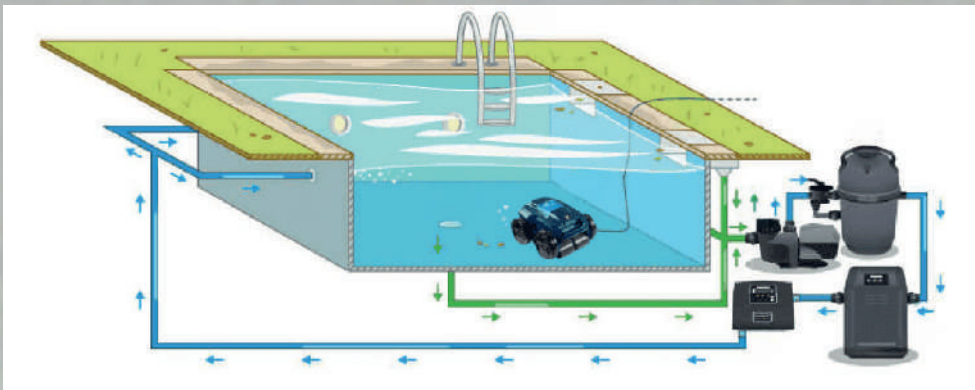

## Saline - chlorine pool water system

Balcony glass  
handrails 1 cm

All outdoor wooden  
pergolas, outdoor  
ceilings and main  
entrance doors

ALPI CARDINAL PLANKET  
CHOCOLATE

Outdoor walls

NOVANA VEIN CANDID 60x120