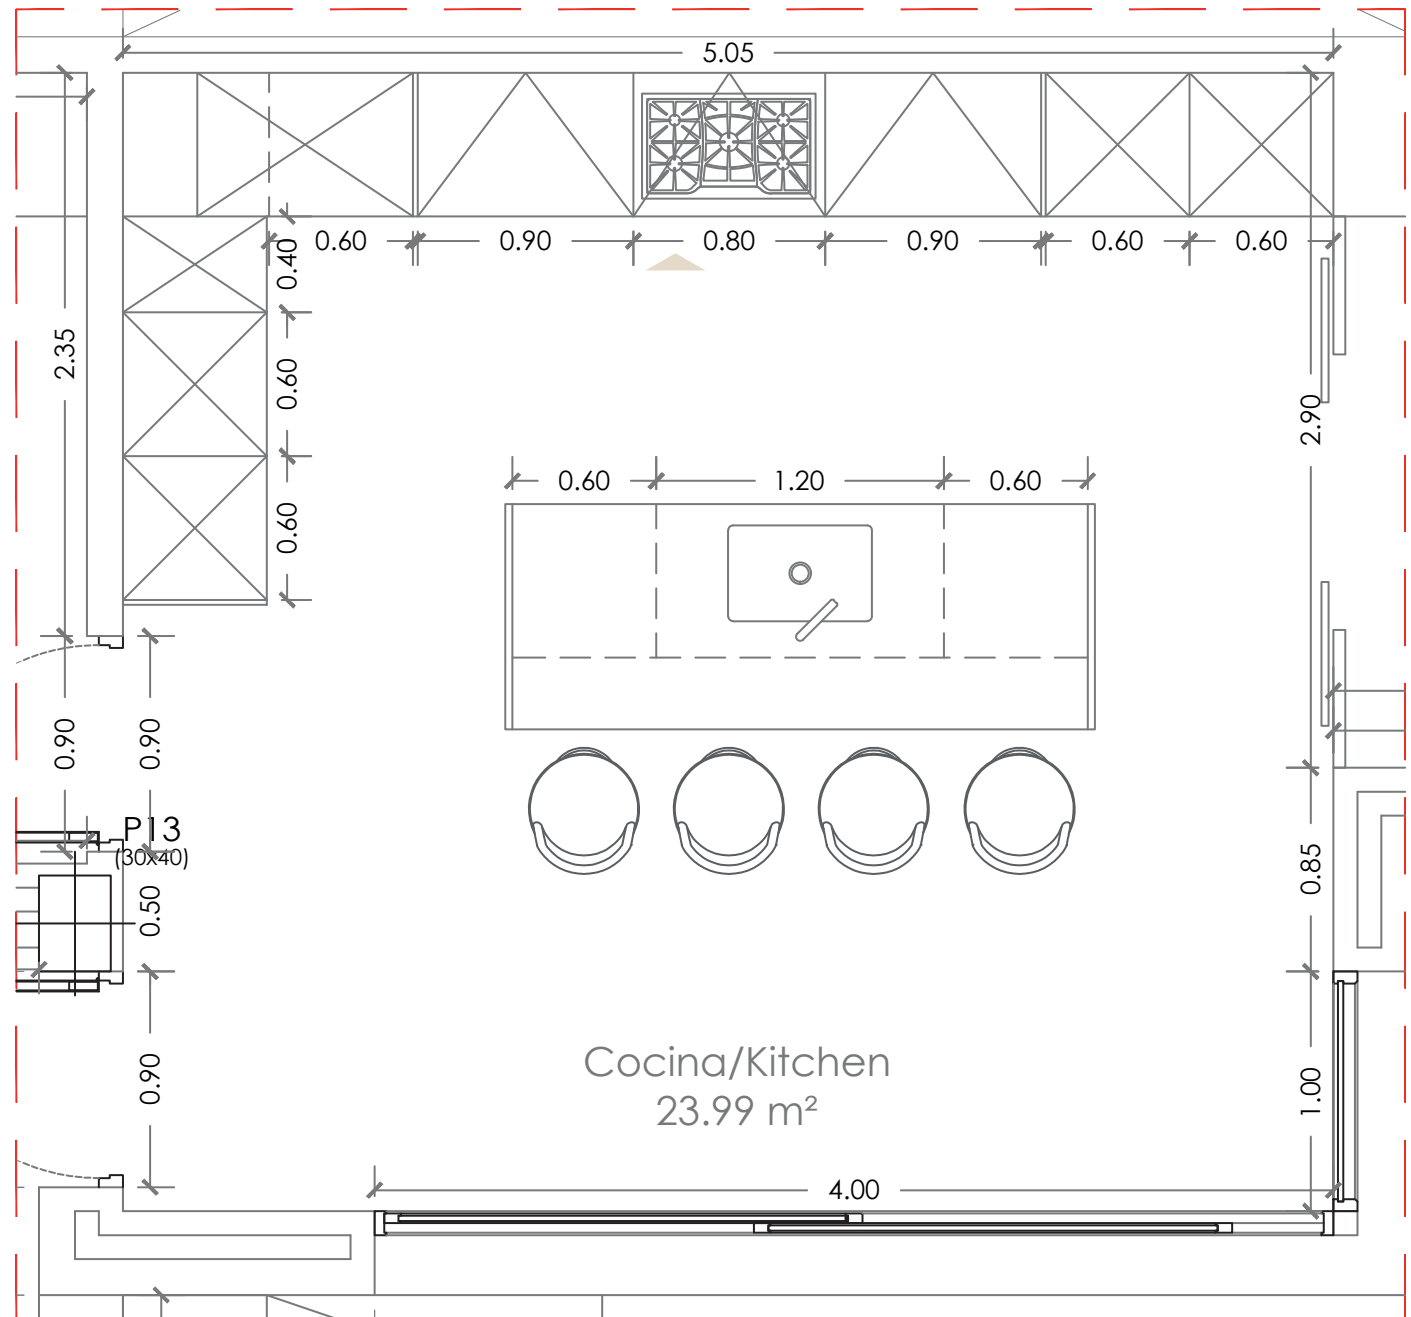

Cabinet doors

ALPI ARDINAL
PLANKET OAK 12.96

Counter top

TAJ MAHAL MARBLE SIMILAR