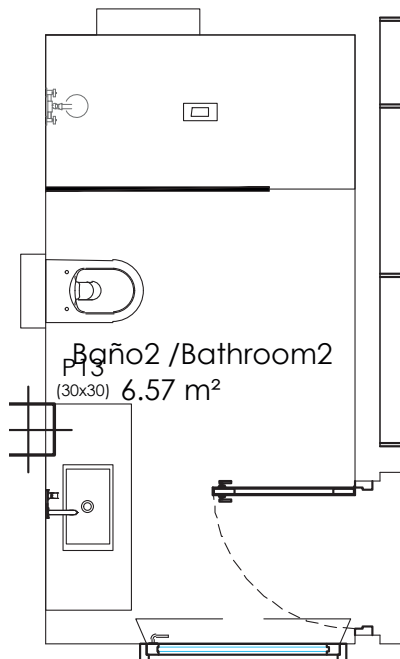

## Shower hose

HANSGROHE Isiflex Flexo de ducha 160 cm

## Stick wall holder

EUPHORIA COSMOPOLITAN

Bathroom #1

Bathroom #2

Master bathroom

Bathroom #3

Guest bathroom