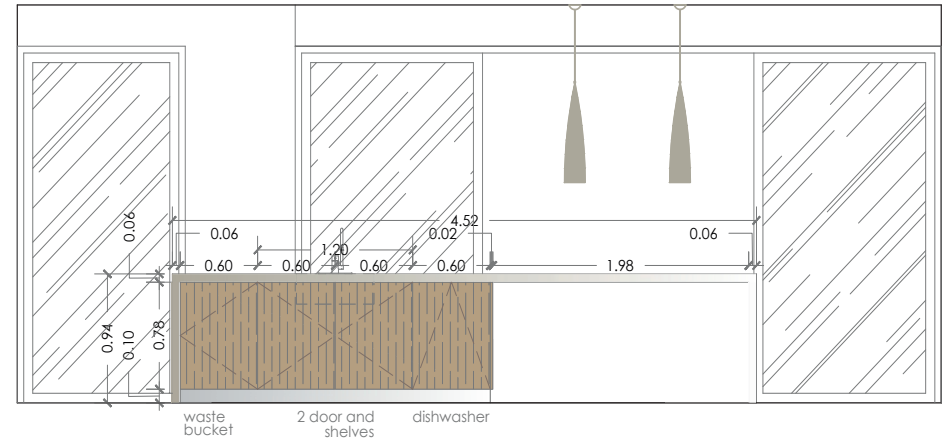

## Steam collector

**elica**

INN 2.0 IX/A/52

Single-handle  
kitchen mixer