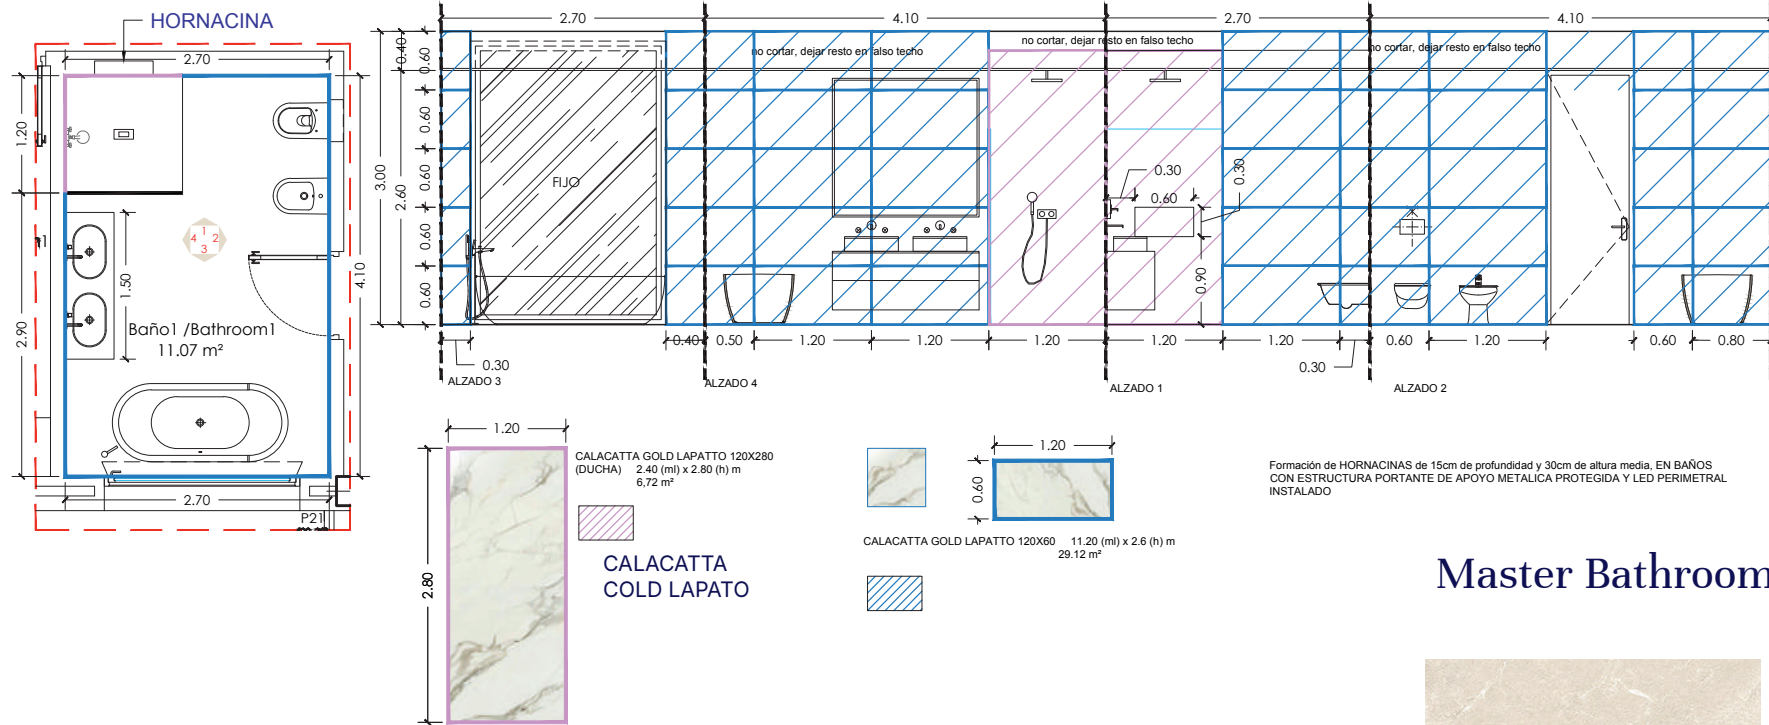

## Shower hose

HANSGROHE Isiflex Flexo de ducha 160 cm

# WALL AND FLOOR TILES