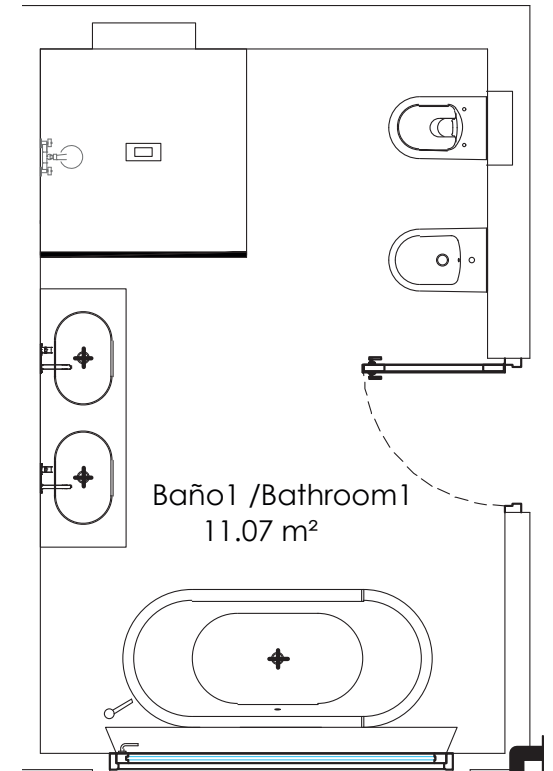

## Shower hose

HANSGROHE Isiflex Flexo de ducha 160 cm

## Stick wall holder

EUPHORIA COSMOPOLITAN

Bathroom #1

Bathroom #2

Master bathroom

Bathroom #3

Guest bathroom