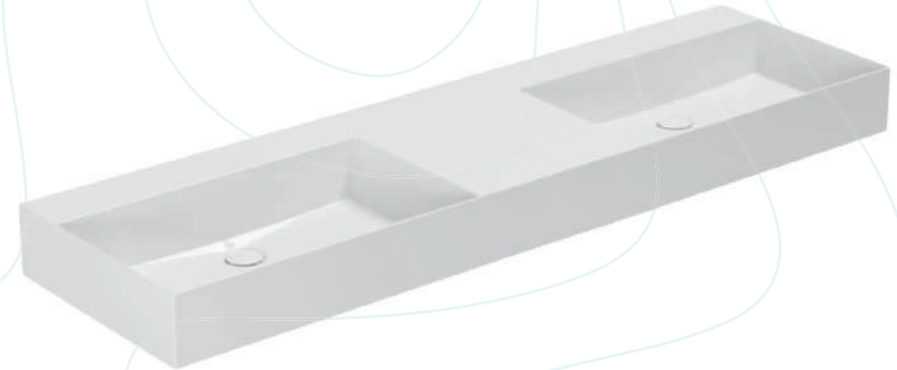

Double sink
AZZURA ELEGANCE SQUARED WHITE