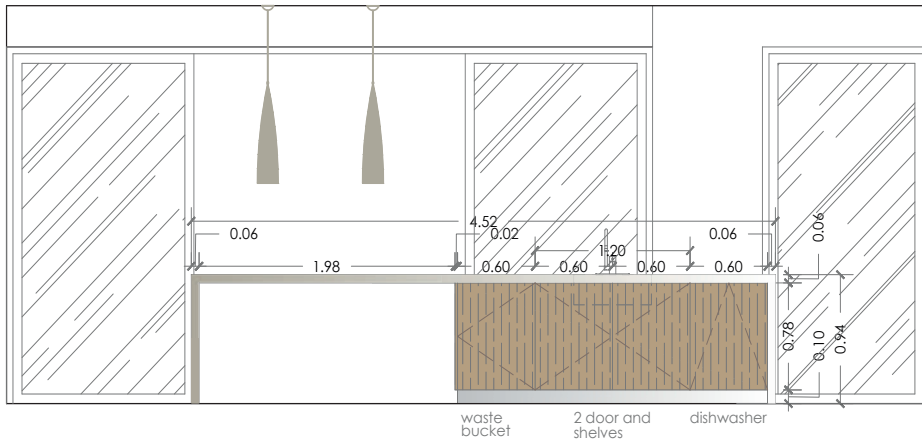

## Steam collector

**elica**

INN 2.0 IX/A/52

Single-handle  
kitchen mixer