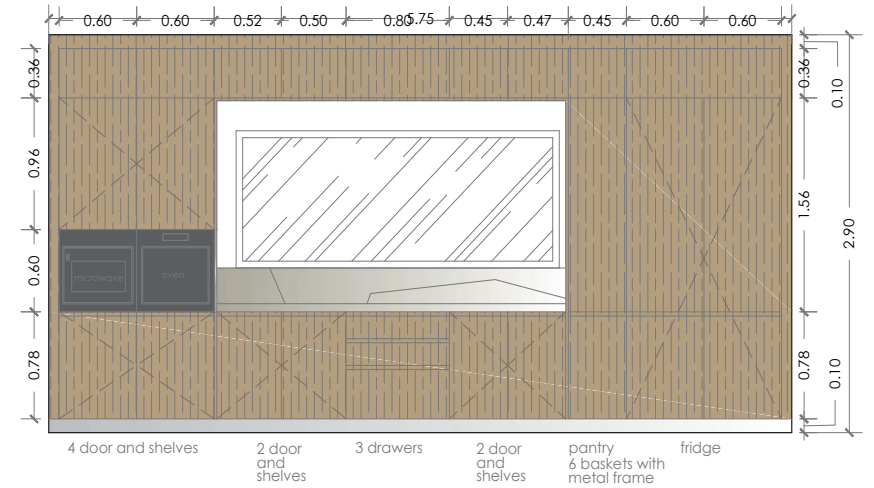

## Steam collector

**elica**

INN 2.0 IX/A/52

Single-handle  
kitchen mixer