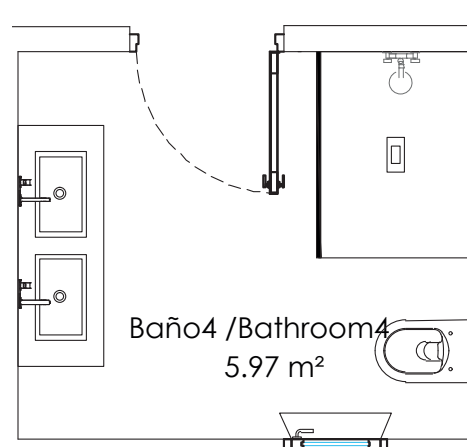

## Shower hose

HANSGROHE Isiflex Flexo de ducha 160 cm

## Stick wall holder

EUPHORIA COSMOPOLITAN

Bathroom #1

Bathroom #2

Master bathroom

Bathroom #3

Guest bathroom