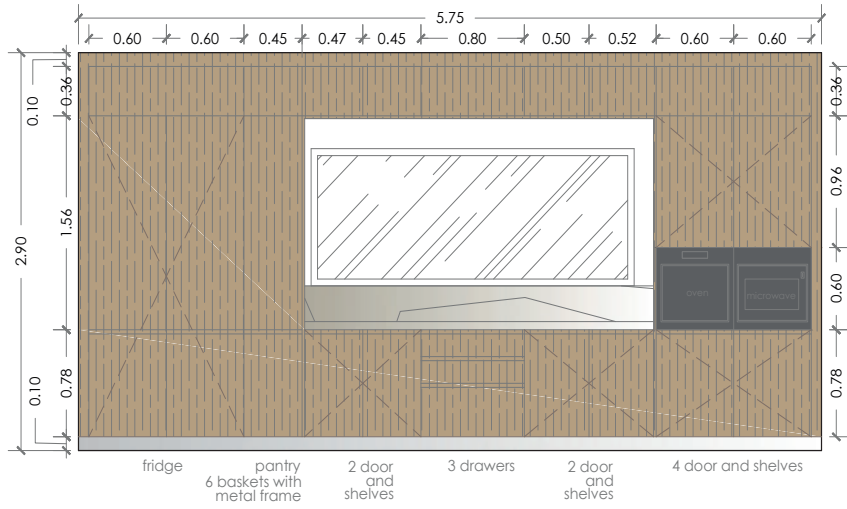

## Steam collector

**elica**

INN 2.0 IX/A/52

Single-handle  
kitchen mixer